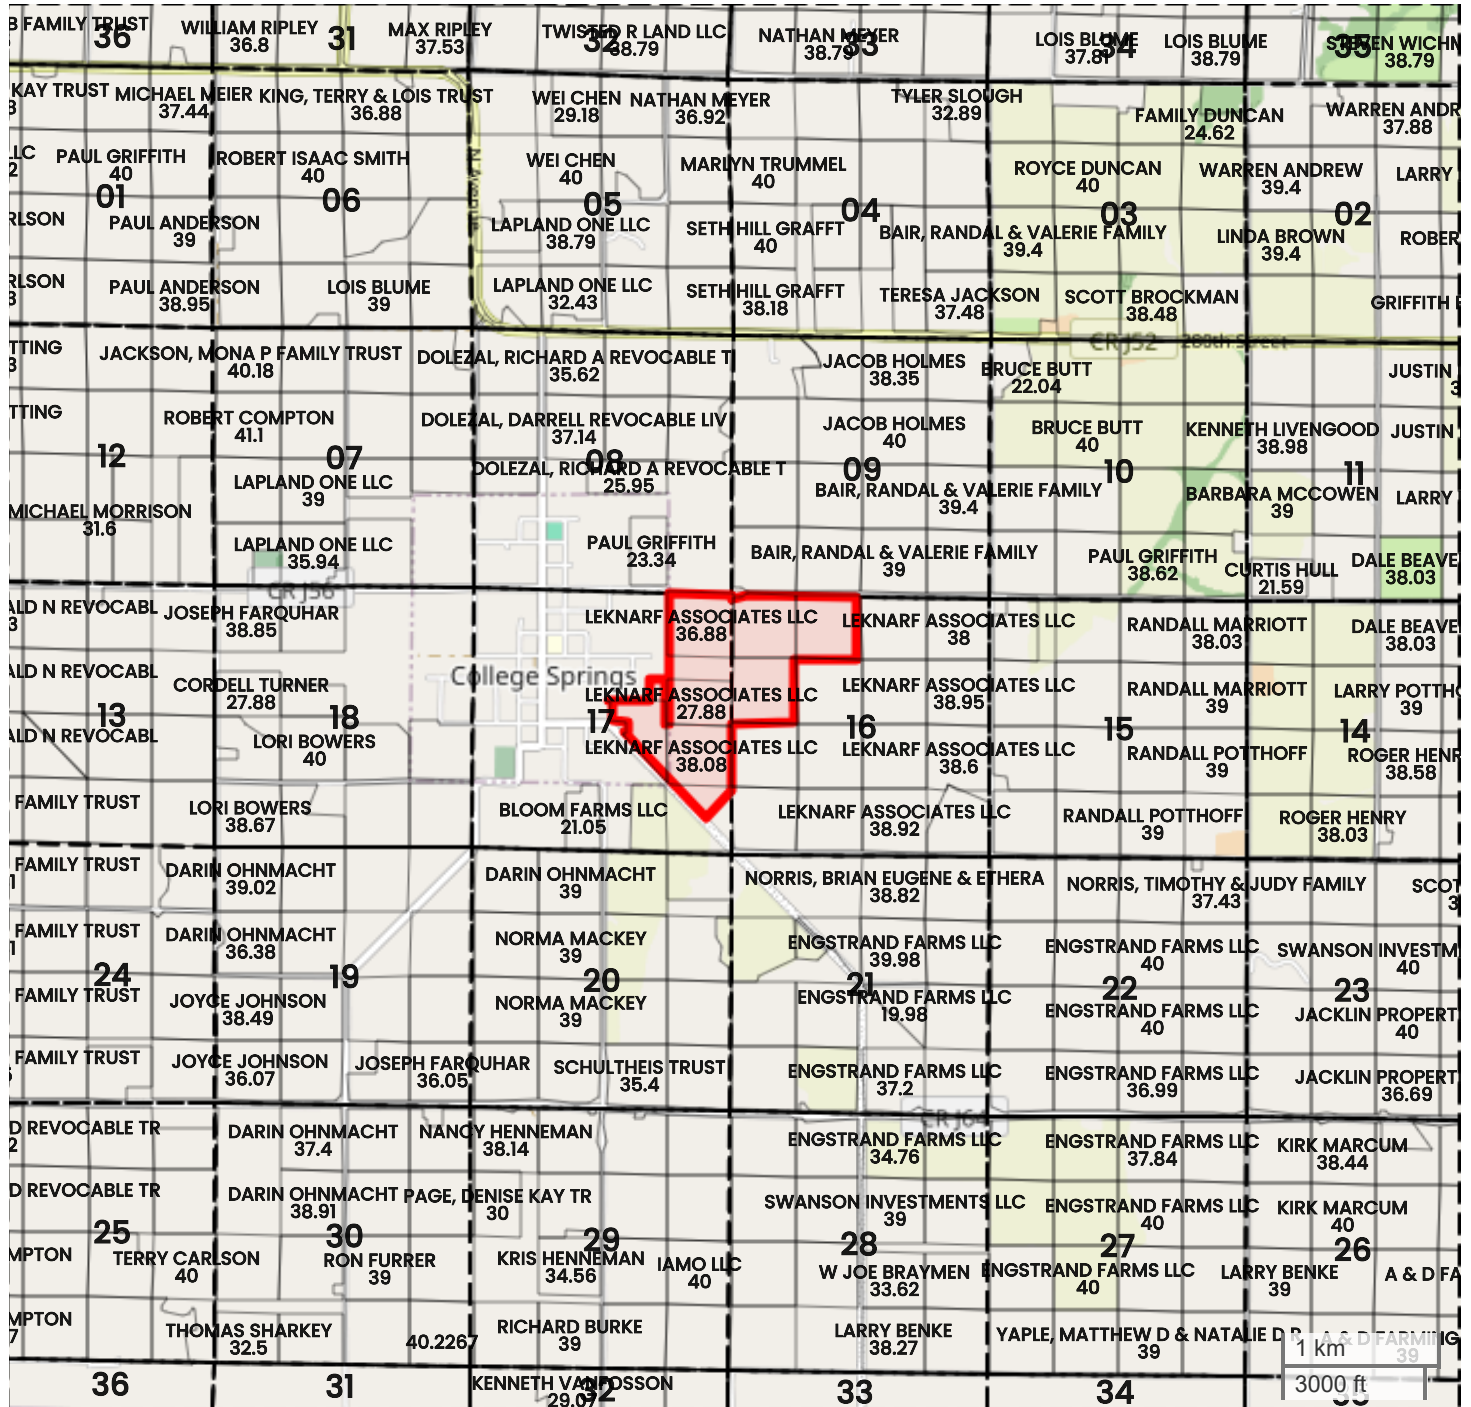

LEKNARF - 1 (267.64 AC TOTAL, 197.42 AC TILLABLE)

PLAT MAP

Center: 40.617484, -95.106653

17-67N-37W

Amity Township

Page County, IA

FarmWorth, LLC makes no representations or warranties, express or implied, as to the accuracy of any information, data, numerical values, boundaries, or any other information generated through the use of FarmWorth.com. User is solely responsible for independently investigating and determining all information provided through FarmWorth.com prior to use and waives any and all claims against FarmWorth, LLC for any inaccuracies or inconsistencies in the information and/or data.